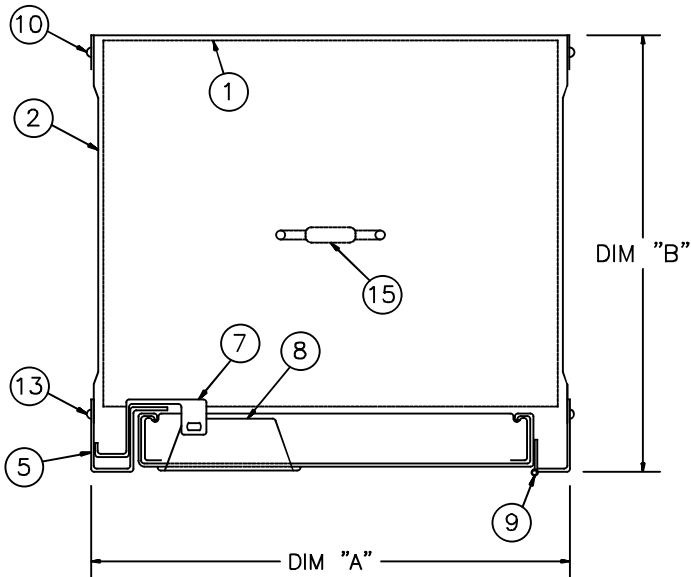

EVENT FLUSH DOOR LOCKER PARTS

NO.	DESCRIPTION	GAUGE
1	BACK PANEL	16
2	SIDE PANEL (REVERSIBLE)	16
3	TOP, INTERMEDIATE & MIDDLE SHELF	16 GALVANNEAL
4		
5	DOOR STRIKE FRAME	16
6	DOOR (LINER 20 GAUGE)	14
7	HASP	12
8	STAINLESS STEEL POCKET	
9	CONTINUOUS HINGE & FRAME	16
10	RIVET	
11		
12	DOOR BUMPER - 2 PER DOOR	
13	#8 x 5/8" BOLT & NUT	
14		
15	DOUBLE PRONGED COAT HOOK	
16	NUMBER PLATE & DOOR PULL	

EXTRA & SPECIAL PARTS

27
28

DIM "A" DIM "B" DIM "C"

GENERAL STORAGE SYSTEMS

2995 PAGE STREET, LONDON
ONTARIO, CANADA, N5V 4P6
PHONE: (519) 453-5910
FAX: (519) 455-0037

PROJECT:

STYLE:

*TYPICAL TRIPLE TIER
EVENT LOCKER*