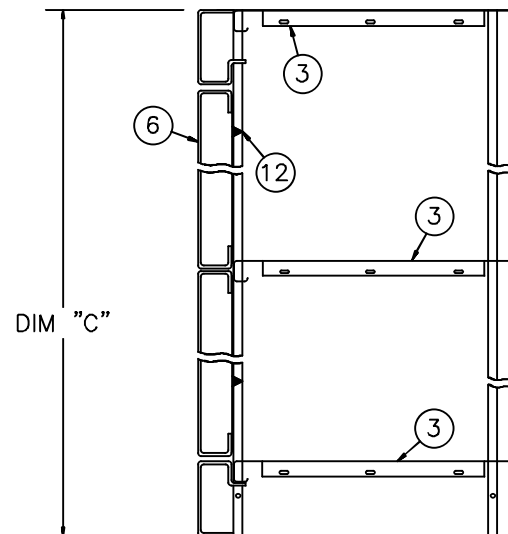

EVENT FLUSH DOOR LOCKER PARTS

NO.	DESCRIPTION	GAUGE
1	BACK PANEL	16
2	SIDE PANEL (REVERSIBLE)	16
3	TOP, INTERMEDIATE & MIDDLE SHELF	16 GALVANNEAL
4		
5	DOOR STRIKE FRAME	16
6	DOOR (LINER 20 GAUGE)	14
7	HASP	12
8	STAINLESS STEEL POCKET	
9	CONTINUOUS HINGE & FRAME	16
10	RIVET	
11		
12	DOOR BUMPER - 2 PER DOOR	
13	#8 x 5/8" BOLT & NUT	
14		
15	DOUBLE PRONGED COAT HOOK	
16	NUMBER PLATE & DOOR PULL	

EXTRA & SPECIAL PARTS

27
28

DIM "A" DIM "B" DIM "C"

GENERAL STORAGE SYSTEMS

2995 PAGE STREET, LONDON
ONTARIO, CANADA, N5V 4P6
PHONE: (519) 453-5910
FAX: (519) 455-0037

PROJECT:

STYLE:

*TYPICAL TRIPLE TIER
EVENT LOCKER*